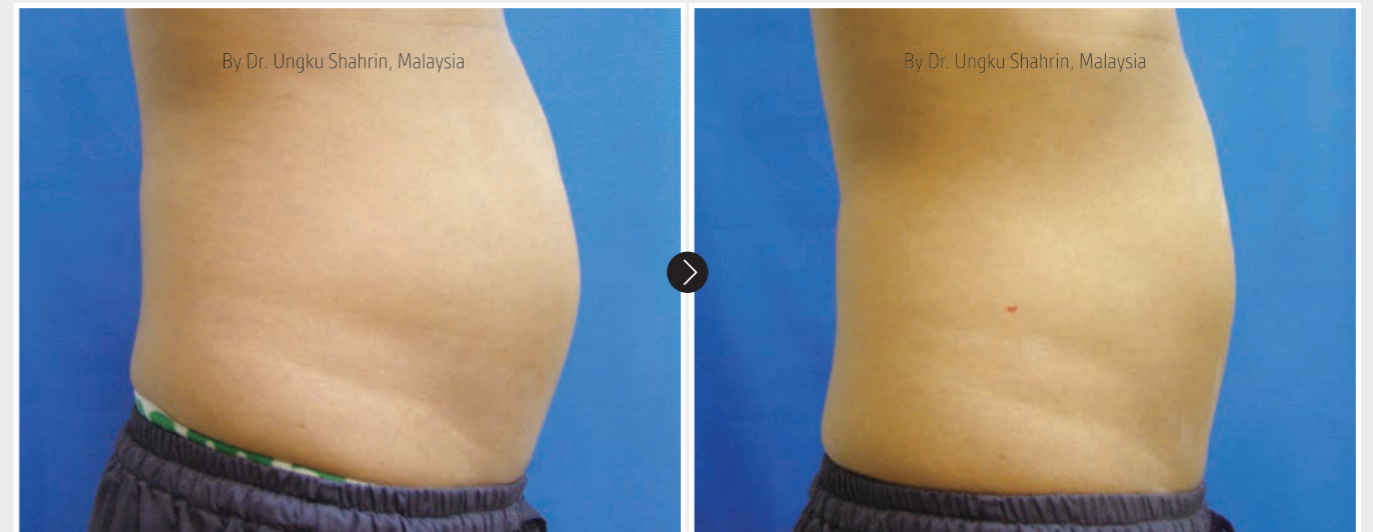

[CASE 06]

3 stacking, 80J/cm², total 96 shot
Abdominal Girth Reduction : - 3 cm (lower), - 3.5 cm (right)

Before

After