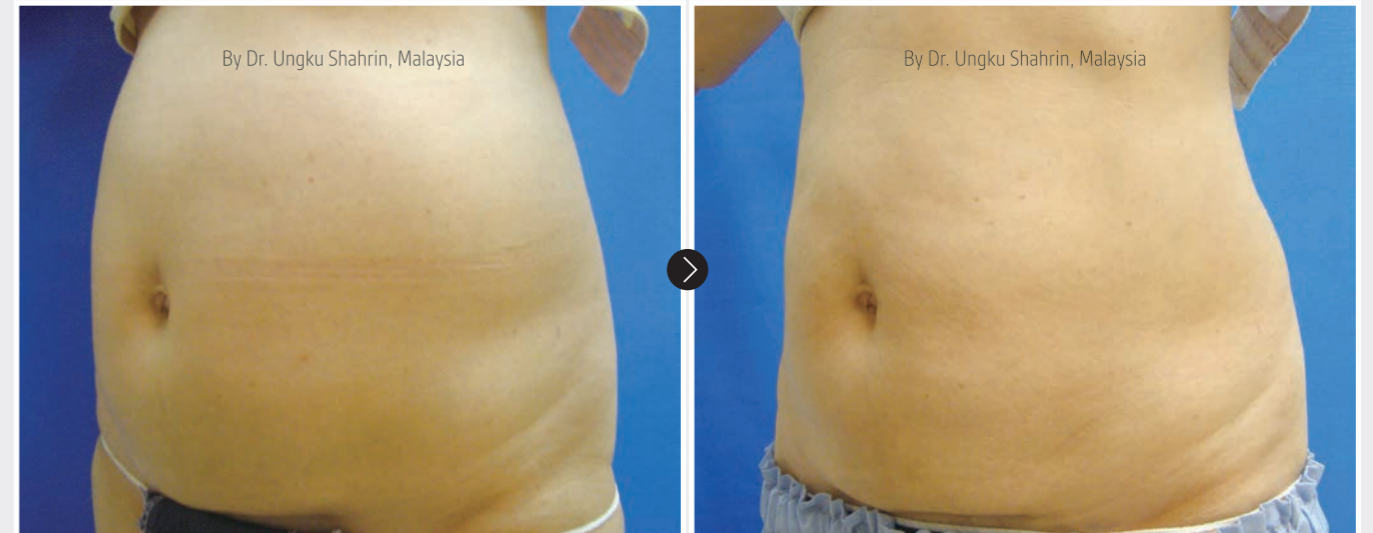

Before 2 Months After

[CASE 05]
 3 stacking, 80J/cm², total 92 shot
 Abdominal Girth Reduction : - 5 cm (lower), - 7.6 cm (right)

Before

2 Months After

[CASE 05]

3 stacking, 80J/cm², total 92 shot
Abdominal Girth Reduction : - 5 cm (lower), - 7.6 cm (right)

Before

After

[CASE 07]

No Data

Before

2 Weeks After

[CASE 06]

3 stacking, 80J/cm², total 96 shot
Abdominal Girth Reduction : - 3 cm (lower), - 3.5 cm (right)