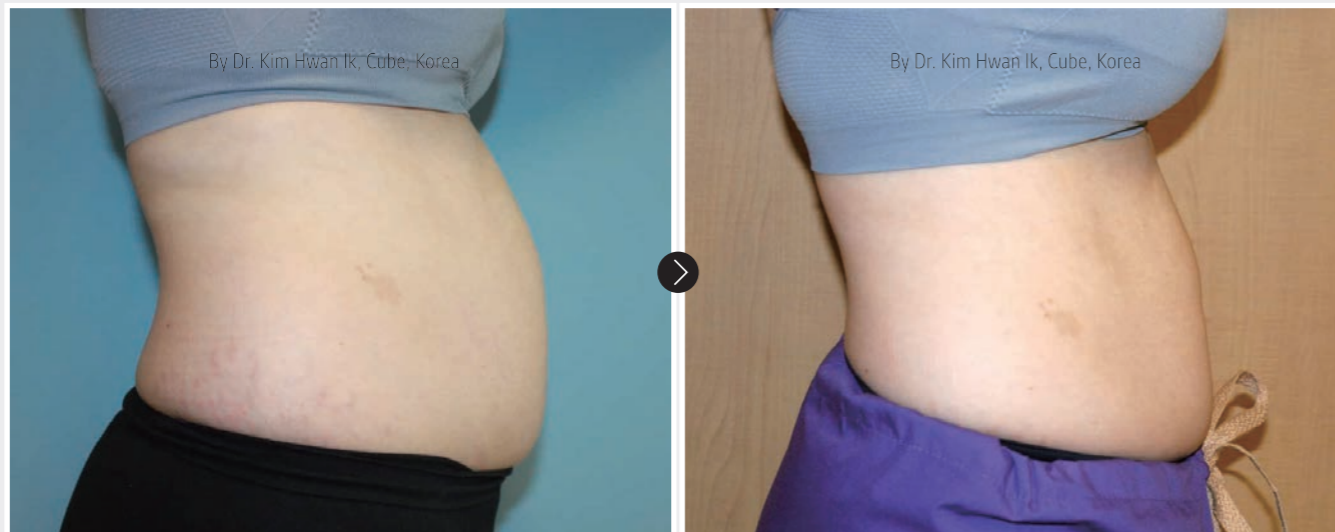

Before

6 Weeks After

[CASE 01]

3 stacking, 75J/cm², total 70 shot
 Abdominal Girth Reduction : - 3 cm (upper), - 4.5 cm (lower)

Before

6 Weeks After

[CASE 03]

3 stacking, total 65 shot
 100J/cm²:1st stacking, 95J/cm²:2nd stacking, 90/cm²:3rd stacking (service mode)
 Abdominal Girth Reduction : - 4 cm (upper), - 9 cm (navel), - 3 cm (lower)

Before

7 Weeks After

[CASE 02]

No Data
 Abdominal Girth Reduction : - 2 cm (upper), - 4 cm (navel), - 5.5 cm (lower)

Before

6 Weeks After

[CASE 03]

3 stacking, total 65 shot
 100J/cm²:1st stacking, 95J/cm²:2nd stacking, 90/cm²:3rd stacking (service mode)
 Abdominal Girth Reduction : - 4 cm (upper), - 9 cm (navel), - 3 cm (lower)

Before

After

[CASE 07]

No Data

Before

2 Weeks After

[CASE 06]

3 stacking, 80J/cm², total 96 shot
Abdominal Girth Reduction : - 3 cm (lower), - 3.5 cm (right)