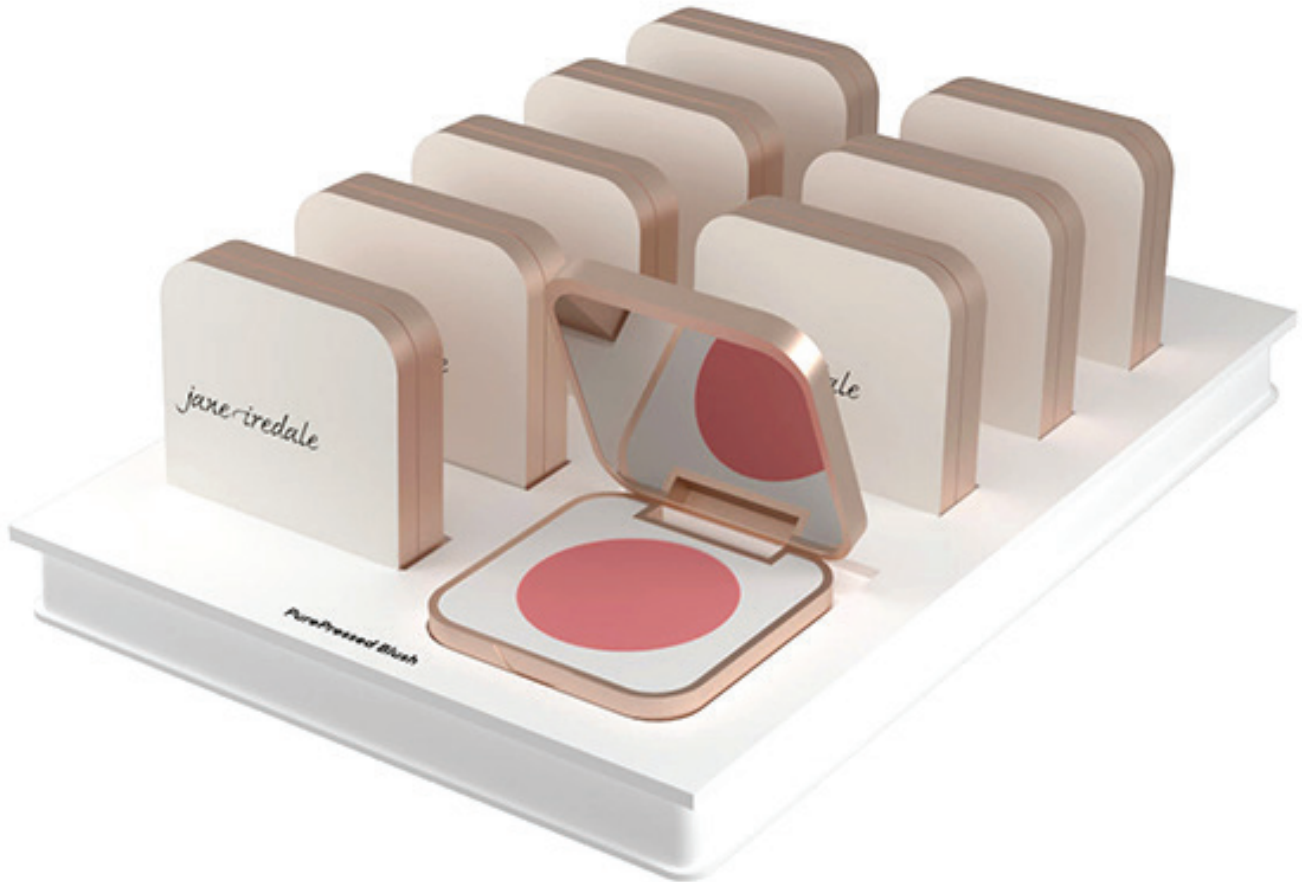

# PurePressed Blush Template

Template & Testers: 67024

Empty Template: BG67024E

# PurePressed Blush\_Curated Assortment Planogram

Template & Testers: N/A

Empty Template: BG66995E

Choose your shade selection to best meet the needs of your clients.

# PurePressed Blush\_Curated Assortment Template

Template & Testers: N/A

Empty Template: BG66995E