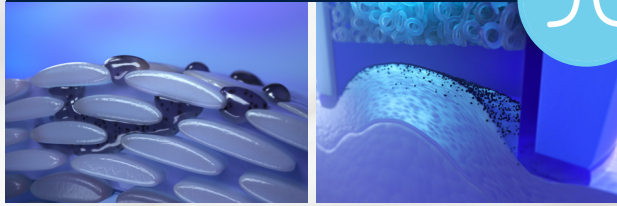

## EXTRACT

Built-up impurities are removed from the skin's surface.

## INFUSE

Proven Obagi products are rapidly distributed to absorb into the skin.

## LED BENEFITS

The Skintrinsiq device has the unique ability to integrate both blue and red LED light without additional treatment time.

**Ask your skincare expert  
which Skintrinsiq treatment  
is right for you.**